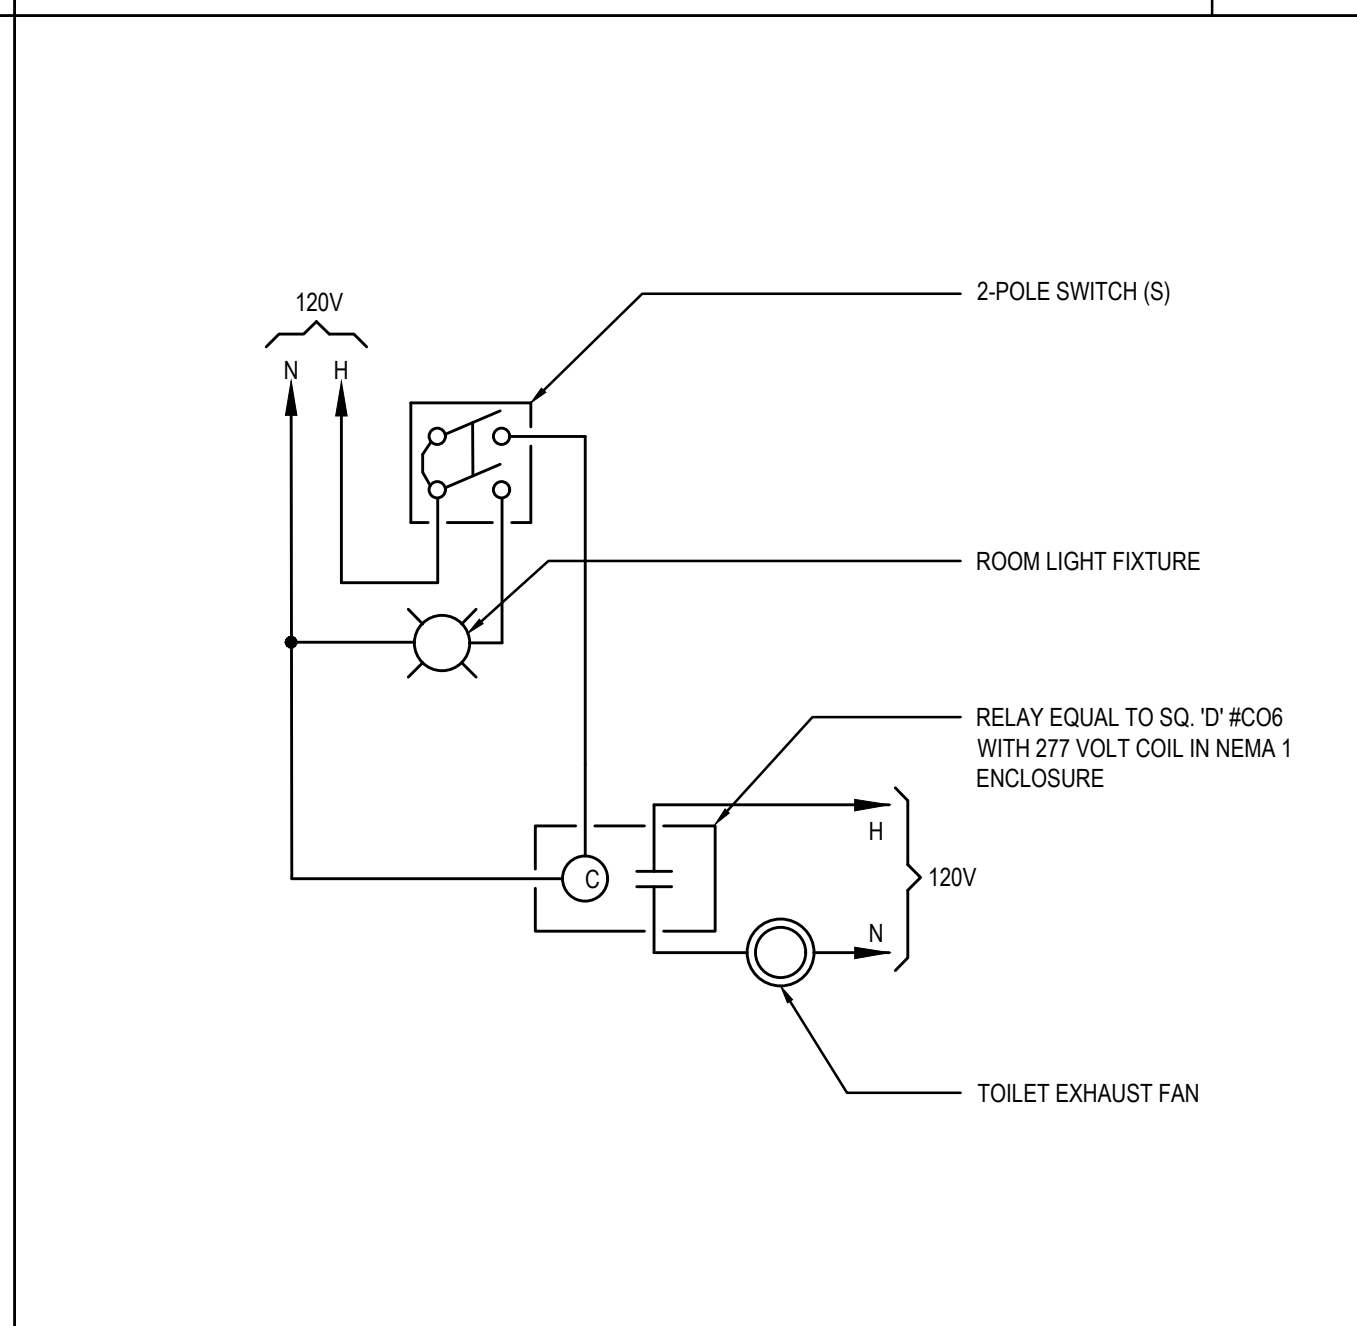

COMMUNICATIONS GROUND BAR DETAIL

PANELBOARD NAMEPLATE DETAIL

RECESSED FIXTURE MOUNTING

EXTERIOR LIGHTING CONTROL DIAGRAM

DUAL TECHNOLOGY CEILING SENSOR WATTSTOPPER DT-355

TOILET EXHAUST FAN CONTROL DIAGRAM

LIGHTING CONTROL DIAGRAM

ROOF PENETRATION WEATHERPROOF DETAIL

PIR WALL SWITCH SENSOR - WATTSTOPPER DT-200

EXTERIOR LIGHTING CONTROL DIAGRAM