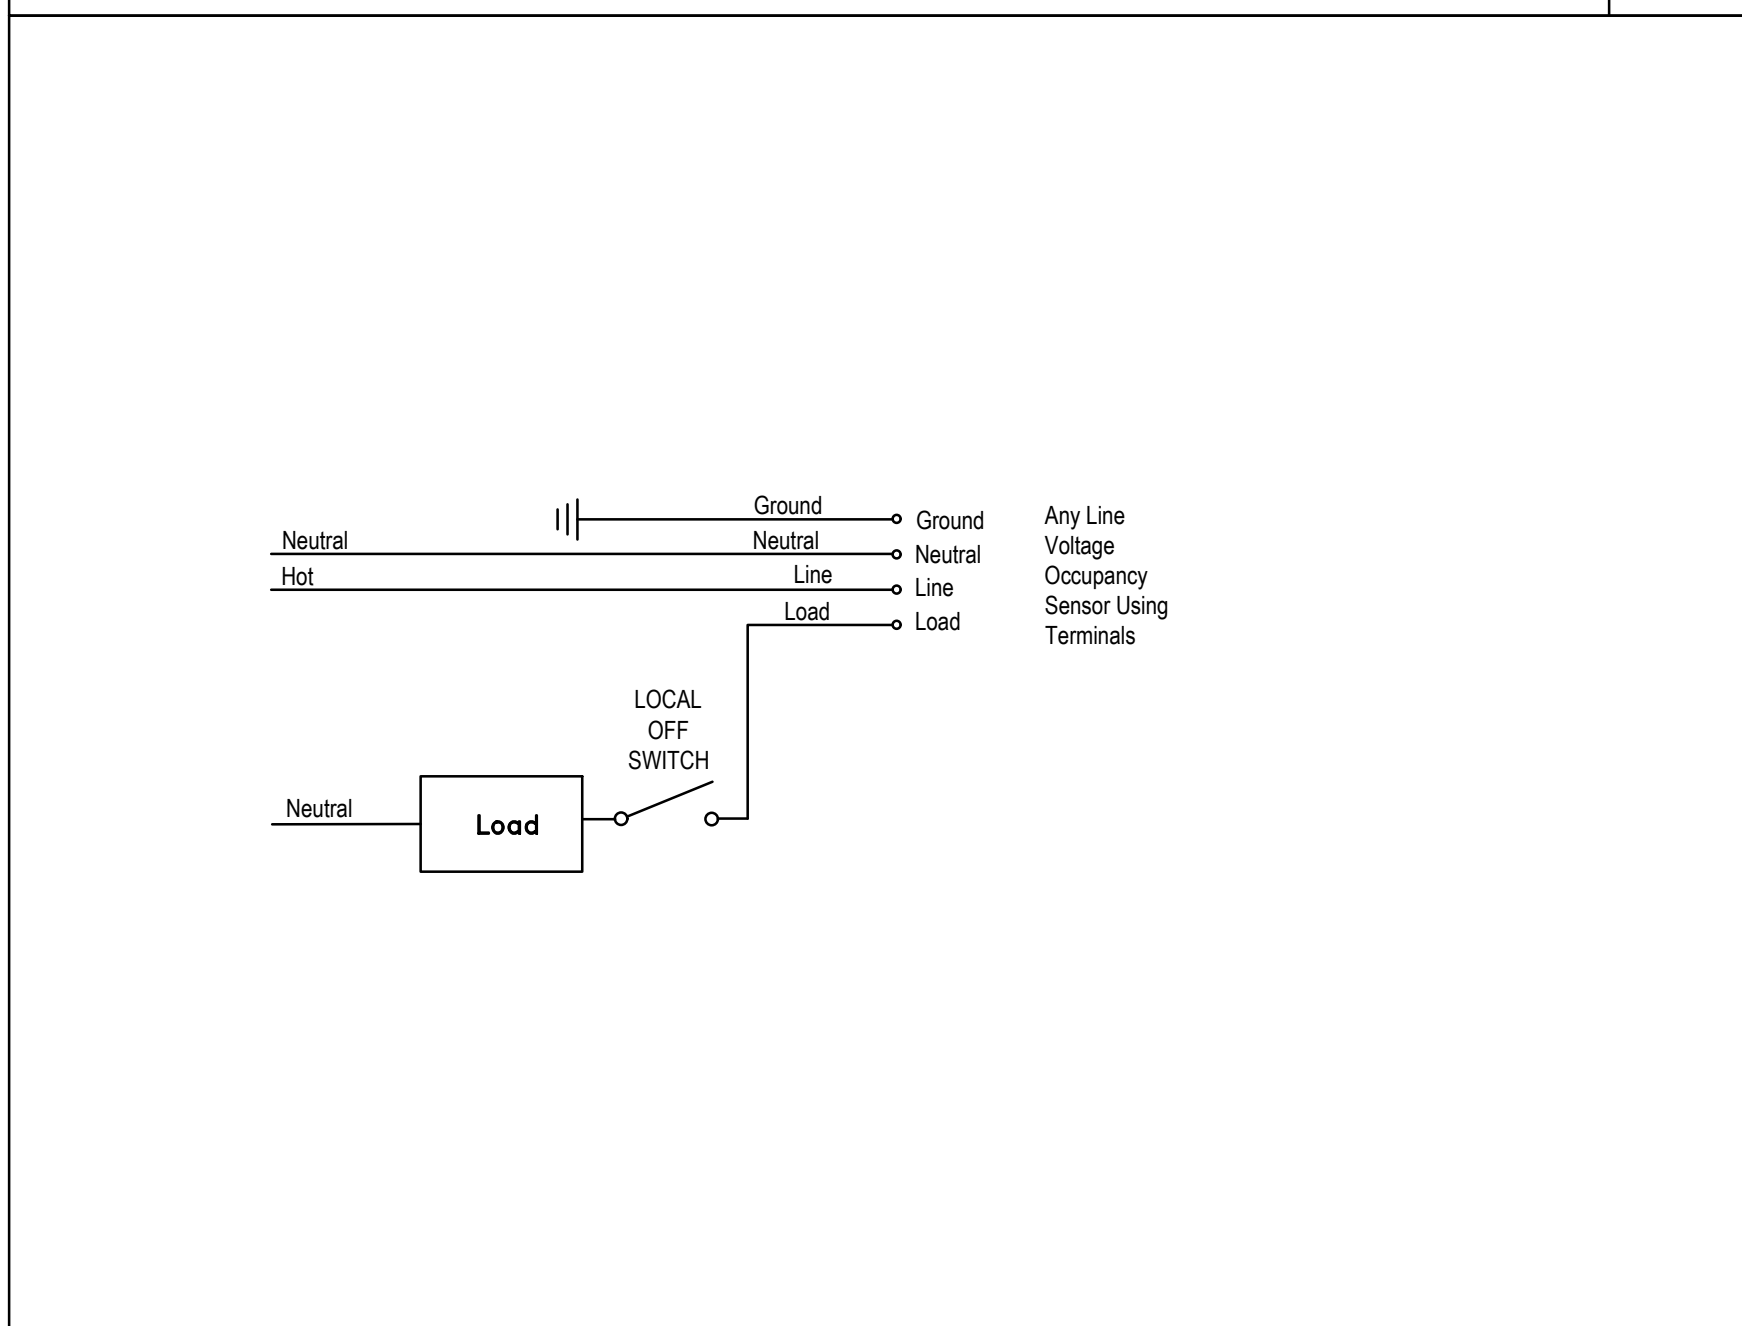

COMMUNICATIONS GROUND BAR DETAIL

PANELBOARD NAMEPLATE DETAIL

RECESSED FIXTURE MOUNTING

EXTERIOR LIGHTING CONTROL DIAGRAM

DUAL TECHNOLOGY CEILING SENSOR WATTSTOPPER DT-355

TOILET EXHAUST FAN CONTROL DIAGRAM

LIGHTING CONTROL DIAGRAM

ROOF PENETRATION WEATHERPROOF DETAIL

PIR WALL SWITCH SENSOR - WATTSTOPPER DT-200

EXTERIOR LIGHTING CONTROL DIAGRAM