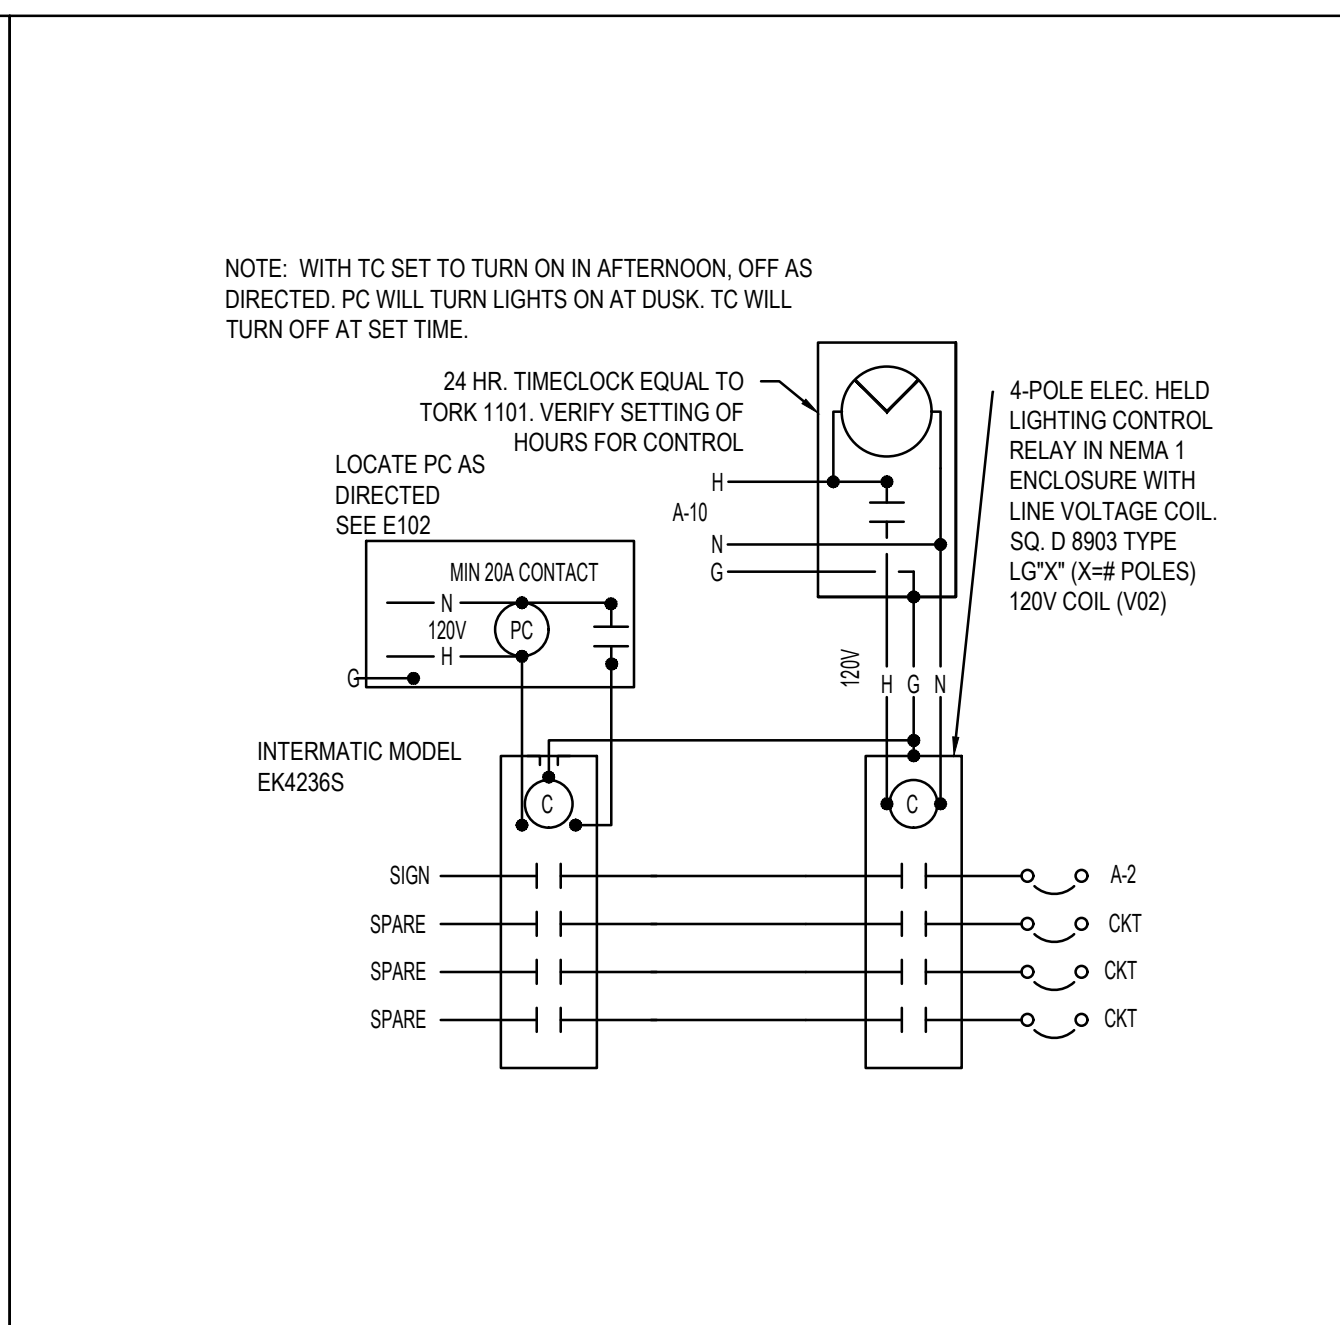

COMMUNICATIONS GROUND BAR DETAIL

PANELBOARD NAMEPLATE DETAIL

RECESSED FIXTURE MOUNTING

EXTERIOR LIGHTING CONTROL DIAGRAM

DUAL TECHNOLOGY CEILING SENSOR WATTSTOPPER DT-355

TOILET EXHAUST FAN CONTROL DIAGRAM

LIGHTING CONTROL DIAGRAM

ROOF PENETRATION WEATHERPROOF DETAIL

PIR WALL SWITCH SENSOR - WATTSTOPPER DT-200

EXTERIOR LIGHTING CONTROL DIAGRAM