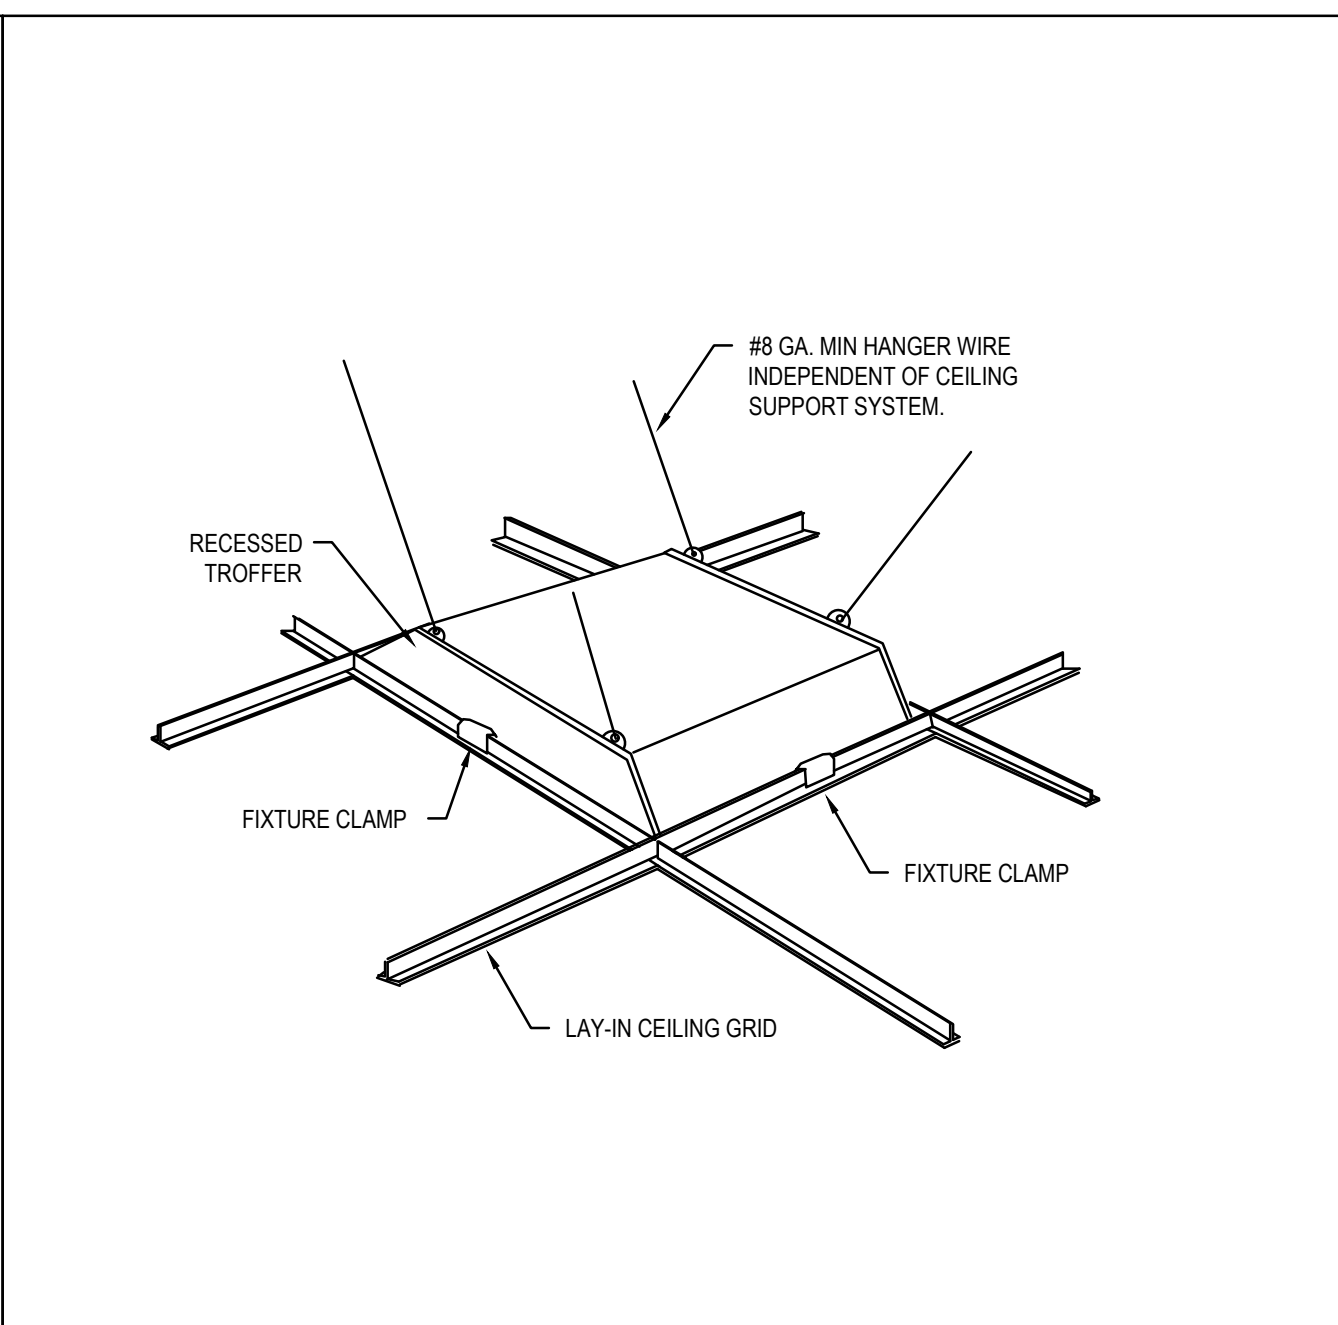

COMMUNICATIONS GROUND BAR DETAIL

PANELBOARD NAMEPLATE DETAIL

RECESSED FIXTURE MOUNTING

EXTERIOR LIGHTING CONTROL DIAGRAM

DUAL TECHNOLOGY CEILING SENSOR WATTSTOPPER DT-355

TOILET EXHAUST FAN CONTROL DIAGRAM

LIGHTING CONTROL DIAGRAM

ROOF PENETRATION WEATHERPROOF DETAIL

PIR WALL SWITCH SENSOR - WATTSTOPPER DT-200

EXTERIOR LIGHTING CONTROL DIAGRAM