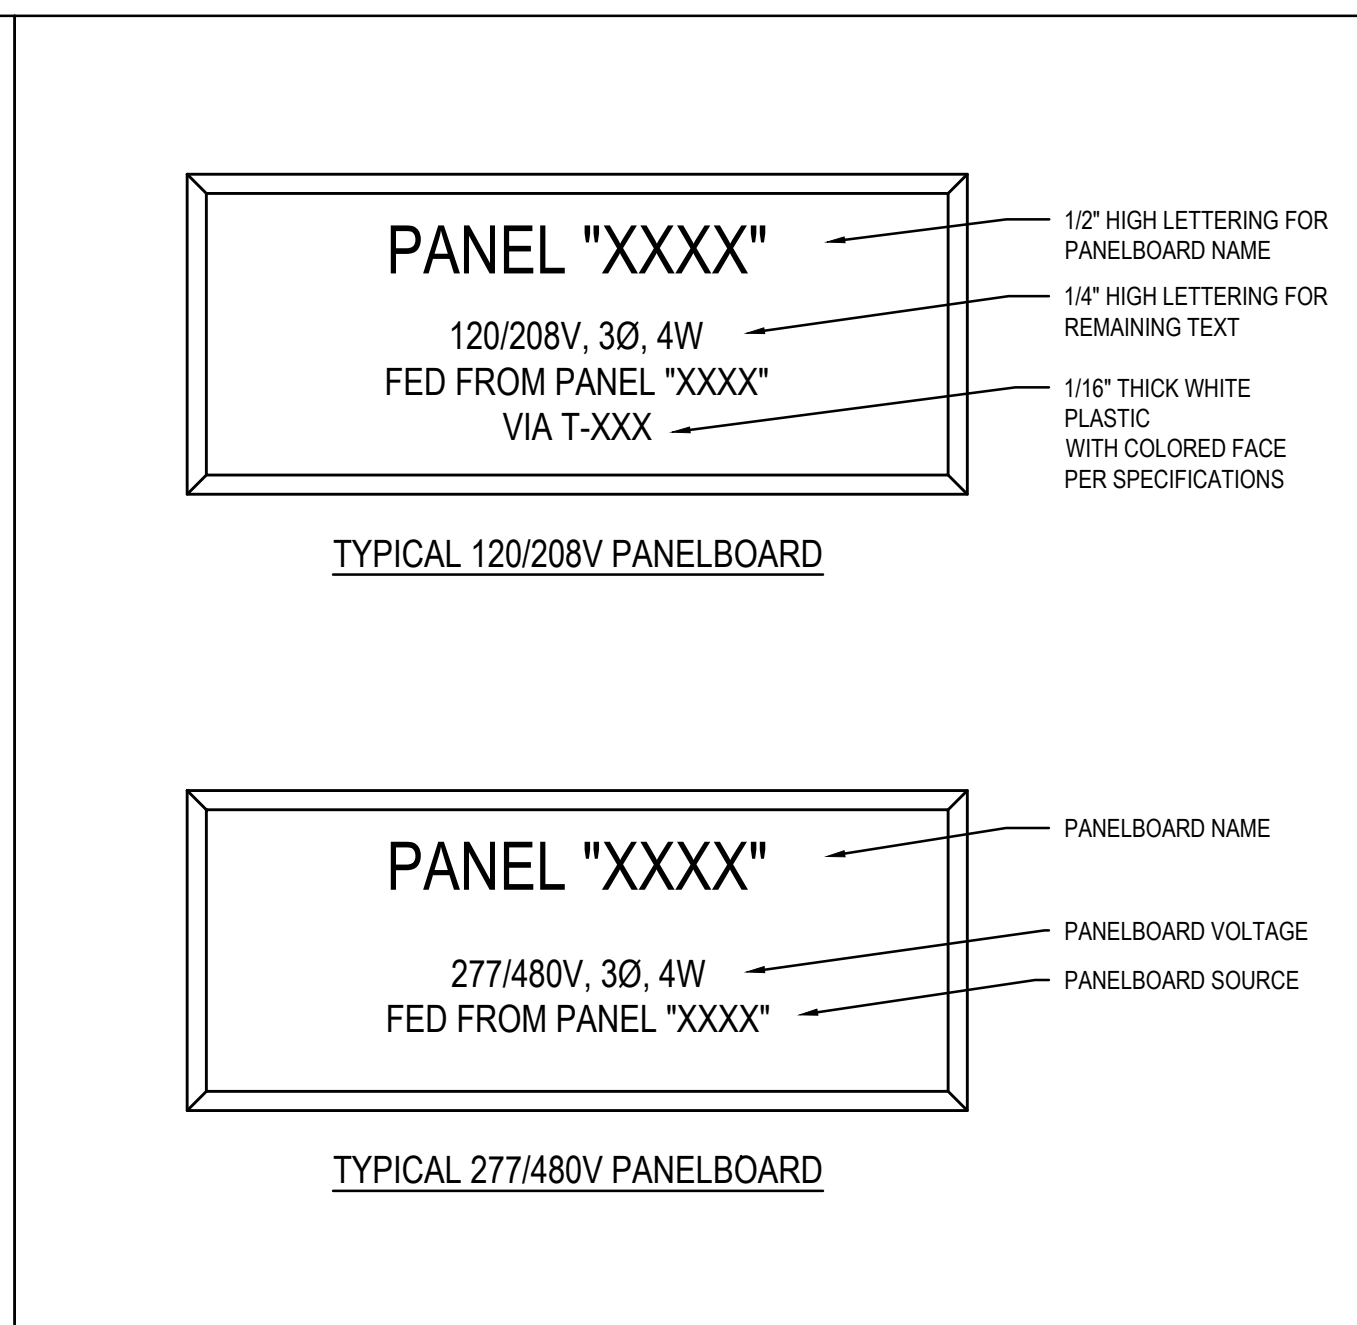

COMMUNICATIONS GROUND BAR DETAIL

PANELBOARD NAMEPLATE DETAIL

RECESSED FIXTURE MOUNTING

EXTERIOR LIGHTING CONTROL DIAGRAM

DUAL TECHNOLOGY CEILING SENSOR WATTSTOPPER DT-355

TOILET EXHAUST FAN CONTROL DIAGRAM

LIGHTING CONTROL DIAGRAM

ROOF PENETRATION WEATHERPROOF DETAIL

PIR WALL SWITCH SENSOR - WATTSTOPPER DT-200

EXTERIOR LIGHTING CONTROL DIAGRAM