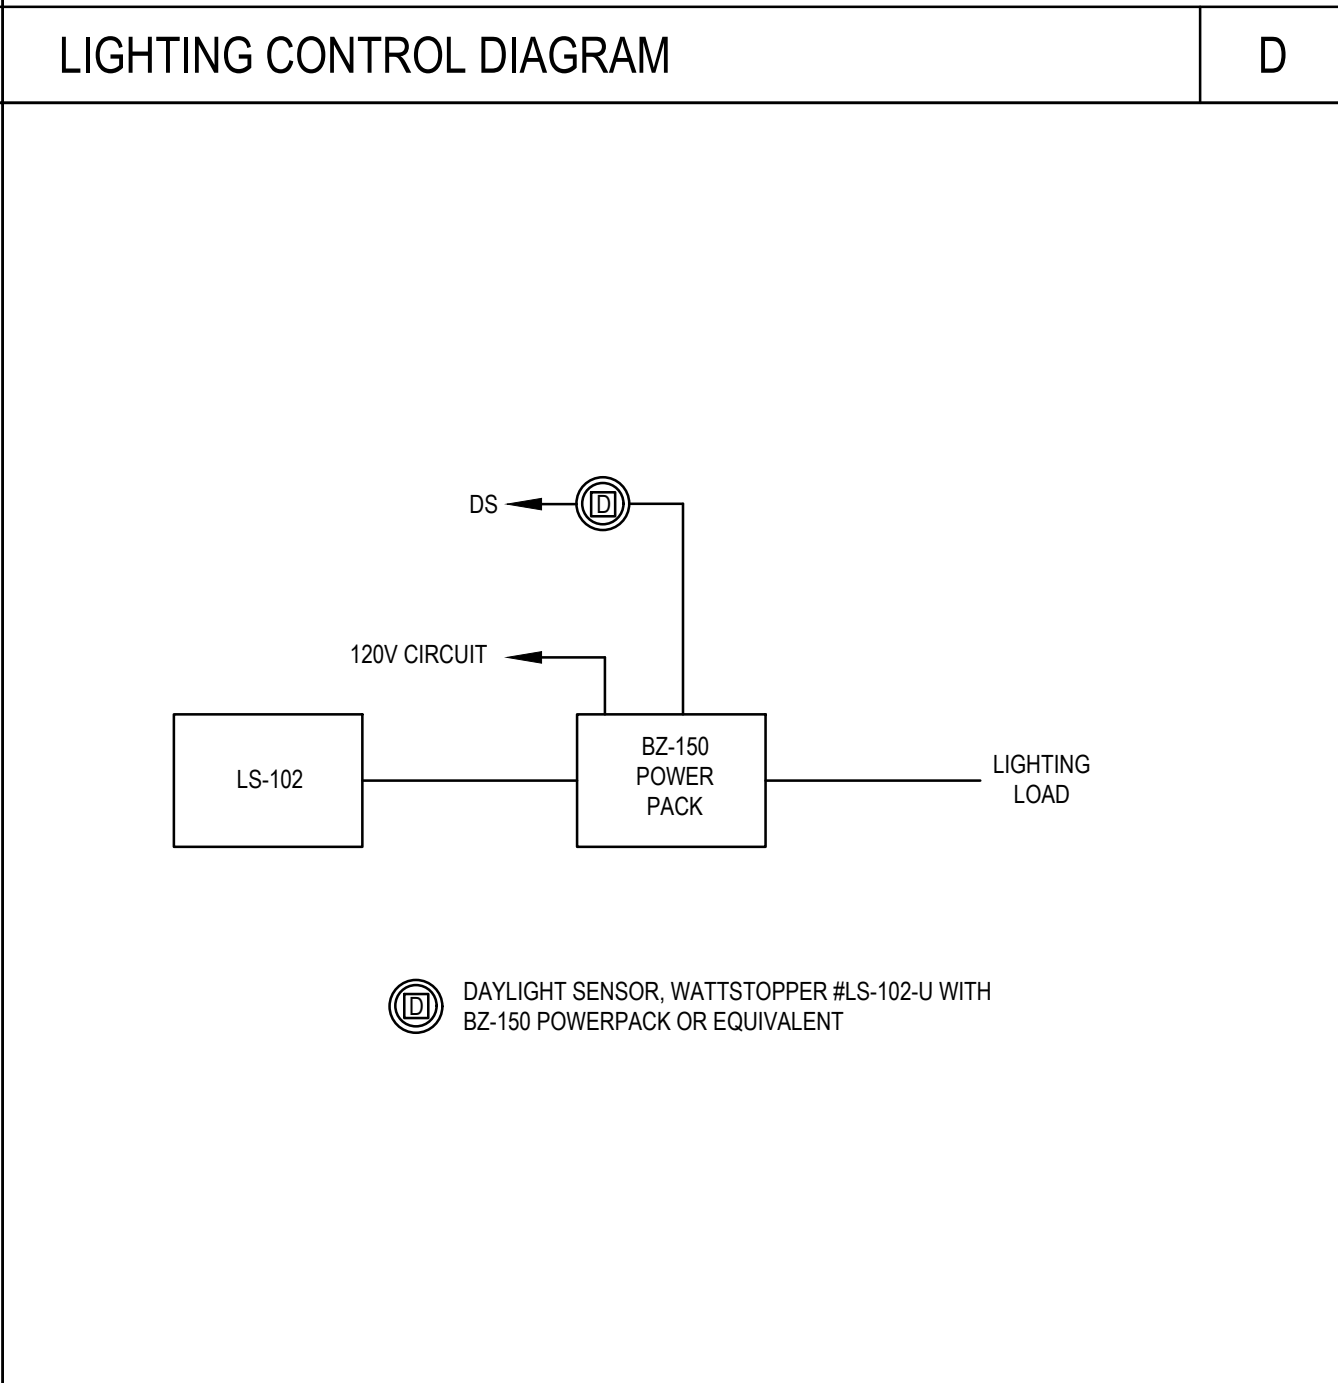

COMMUNICATIONS GROUND BAR DETAIL

PANELBOARD NAMEPLATE DETAIL

RECESSED FIXTURE MOUNTING

EXTERIOR LIGHTING CONTROL DIAGRAM

DUAL TECHNOLOGY CEILING SENSOR WATTSTOPPER DT-355

TOILET EXHAUST FAN CONTROL DIAGRAM

LIGHTING CONTROL DIAGRAM

ROOF PENETRATION WEATHERPROOF DETAIL

PIR WALL SWITCH SENSOR - WATTSTOPPER DT-200

EXTERIOR LIGHTING CONTROL DIAGRAM