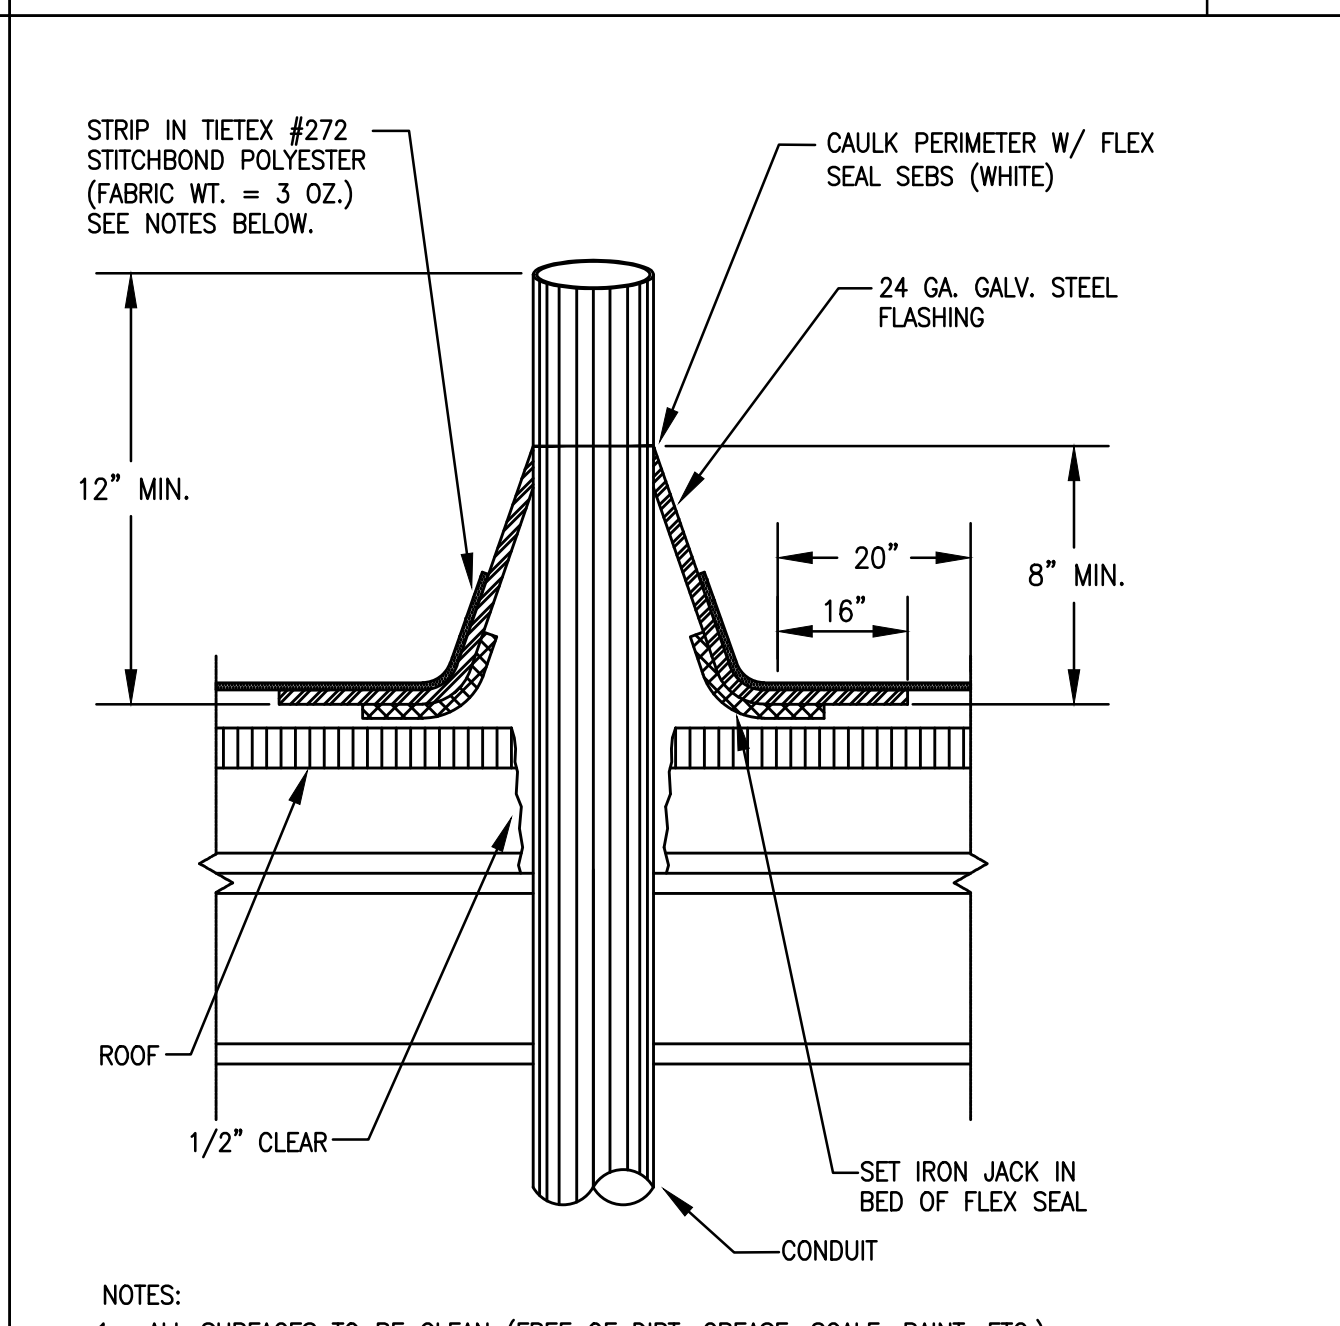

COMMUNICATIONS GROUND BAR DETAIL

PANELBOARD NAMEPLATE DETAIL

RECESSED FIXTURE MOUNTING

EXTERIOR LIGHTING CONTROL DIAGRAM

DUAL TECHNOLOGY CEILING SENSOR WATTSTOPPER DT-355

TOILET EXHAUST FAN CONTROL DIAGRAM

LIGHTING CONTROL DIAGRAM

ROOF PENETRATION WEATHERPROOF DETAIL

PIR WALL SWITCH SENSOR - WATTSTOPPER DT-200

EXTERIOR LIGHTING CONTROL DIAGRAM