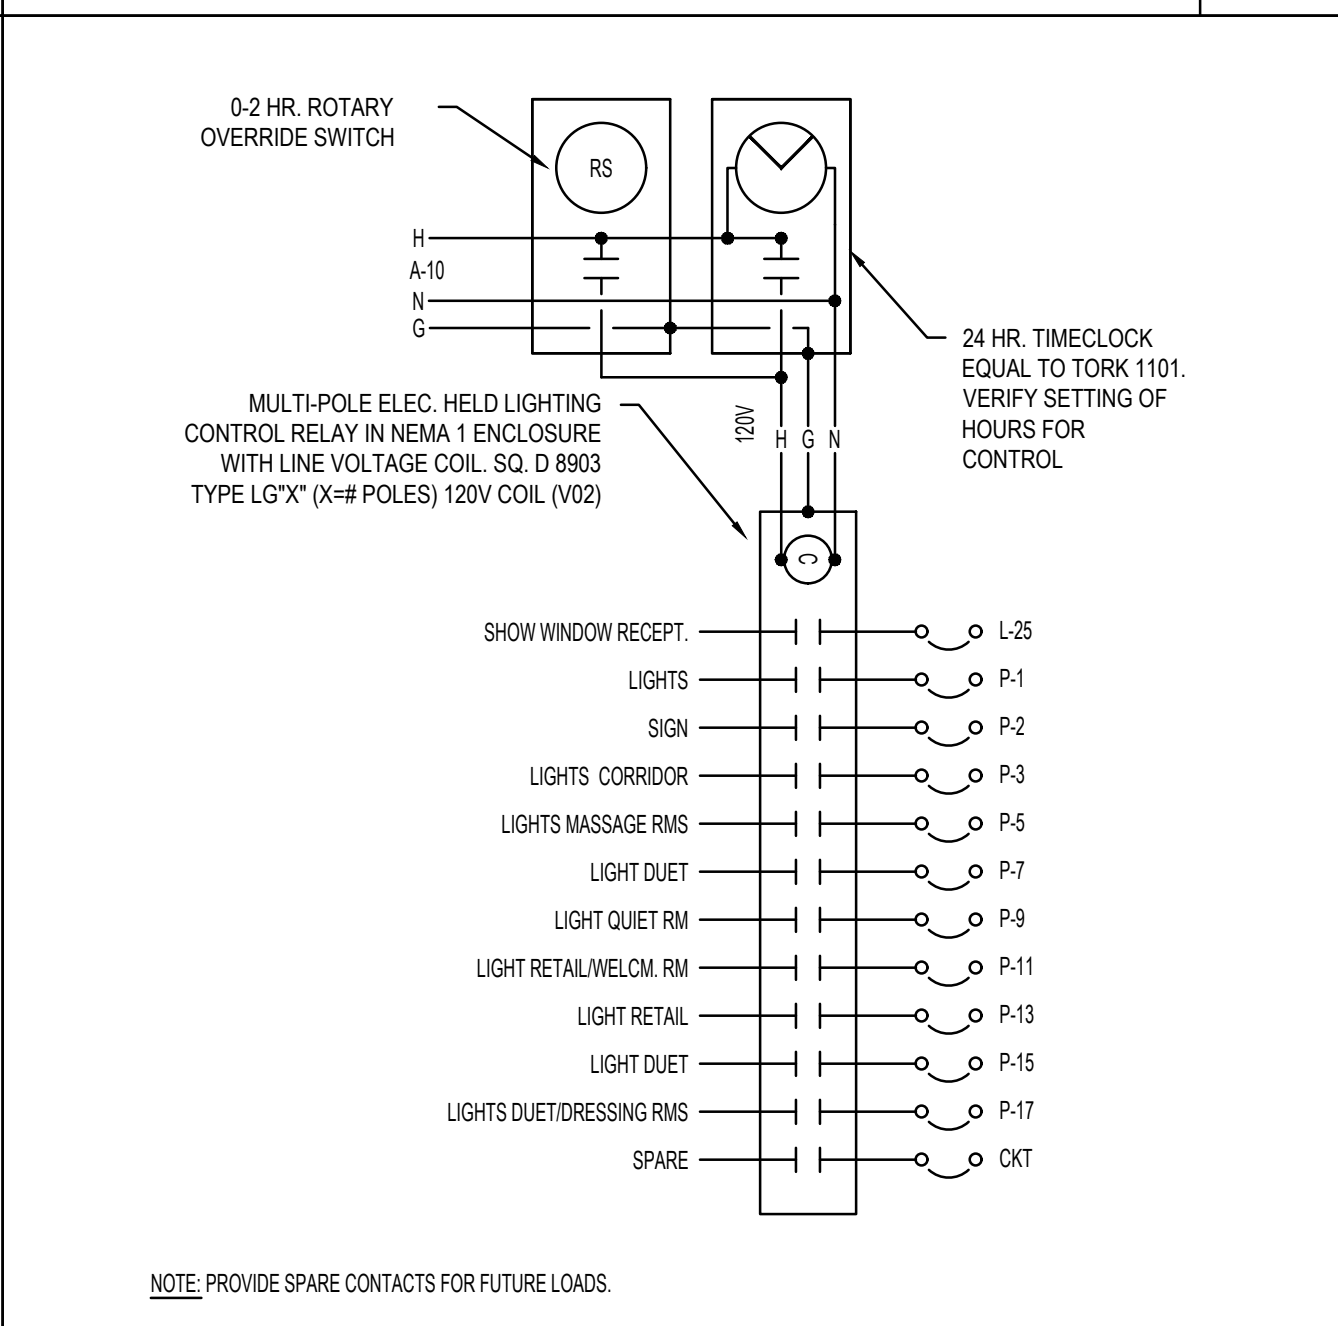

COMMUNICATIONS GROUND BAR DETAIL

PANELBOARD NAMEPLATE DETAIL

RECESSED FIXTURE MOUNTING

EXTERIOR LIGHTING CONTROL DIAGRAM

DUAL TECHNOLOGY CEILING SENSOR WATTSTOPPER DT-355

TOILET EXHAUST FAN CONTROL DIAGRAM

LIGHTING CONTROL DIAGRAM

ROOF PENETRATION WEATHERPROOF DETAIL

PIR WALL SWITCH SENSOR - WATTSTOPPER DT-200

EXTERIOR LIGHTING CONTROL DIAGRAM